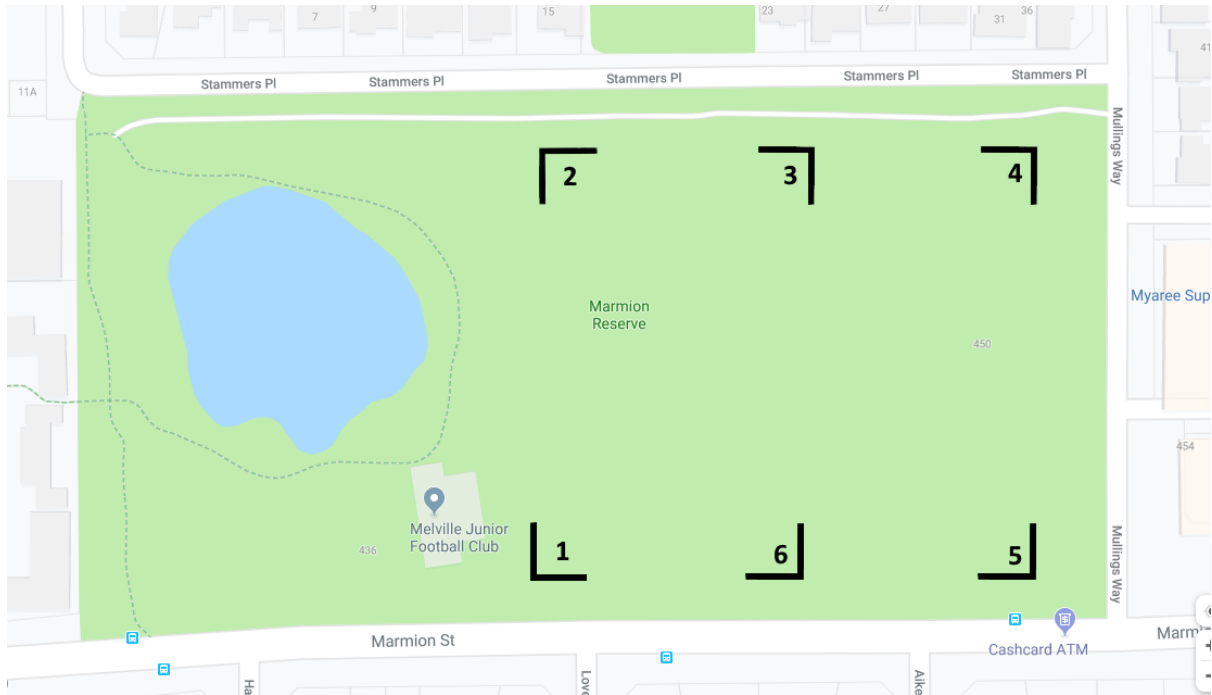

22-Feb	D
8 v 5	5
2 v 7	1
9 v 1	6
6 v 4	4
3 v 11*	2
Bye - 10	

Cockburn Cougars – Enright Reserve

Kardinya Red Sox – Morris Buzacott Reserve

Melville Mariners – Marmion Reserve

Yangebup Knights – Aubin Grove Reserve